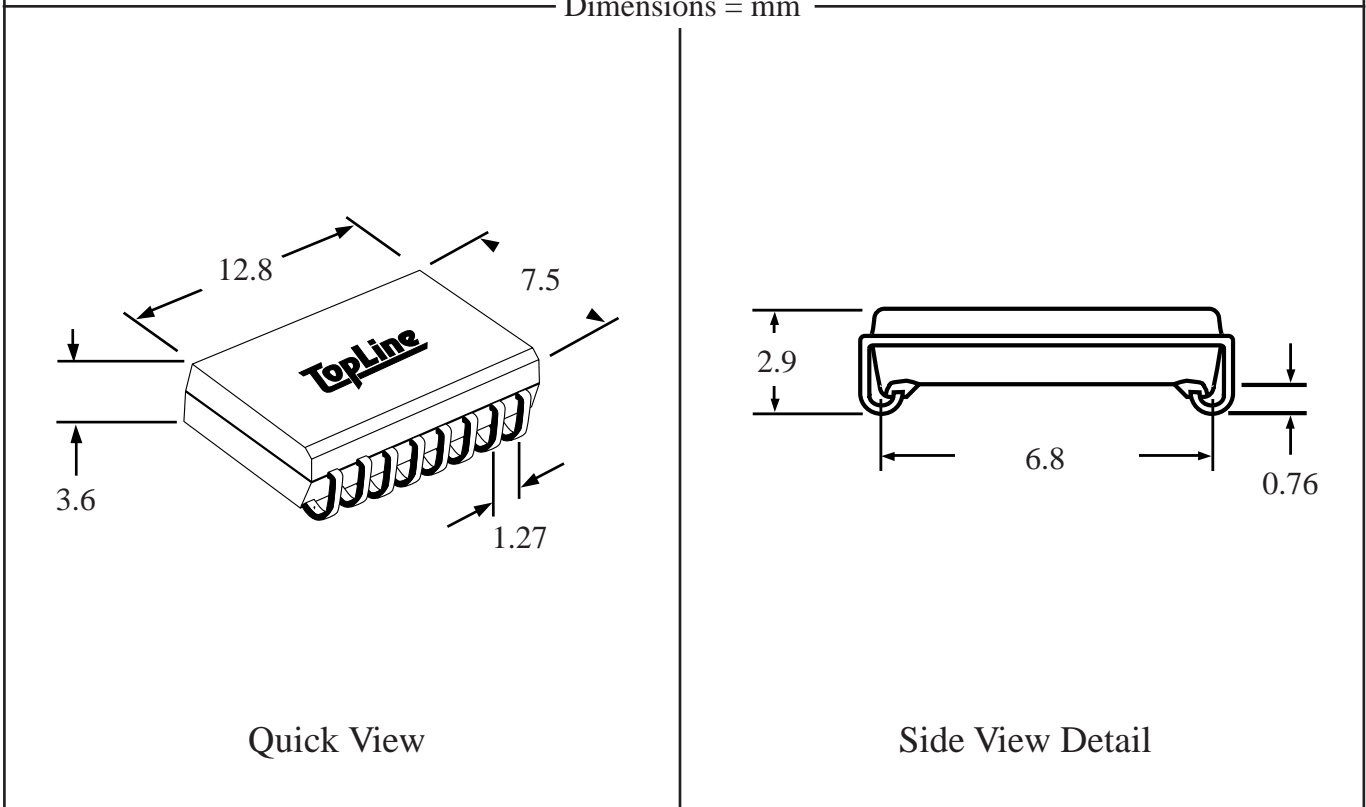

Part # SOLJ20

Leads 20 Pitch 1.27mm (.05")

Body Size 300mil (7.5mm)

Tel 1-714-898-3830

info@topline.tv

Top View

PC Board

Dimensions = mm

Quick View

Side View Detail