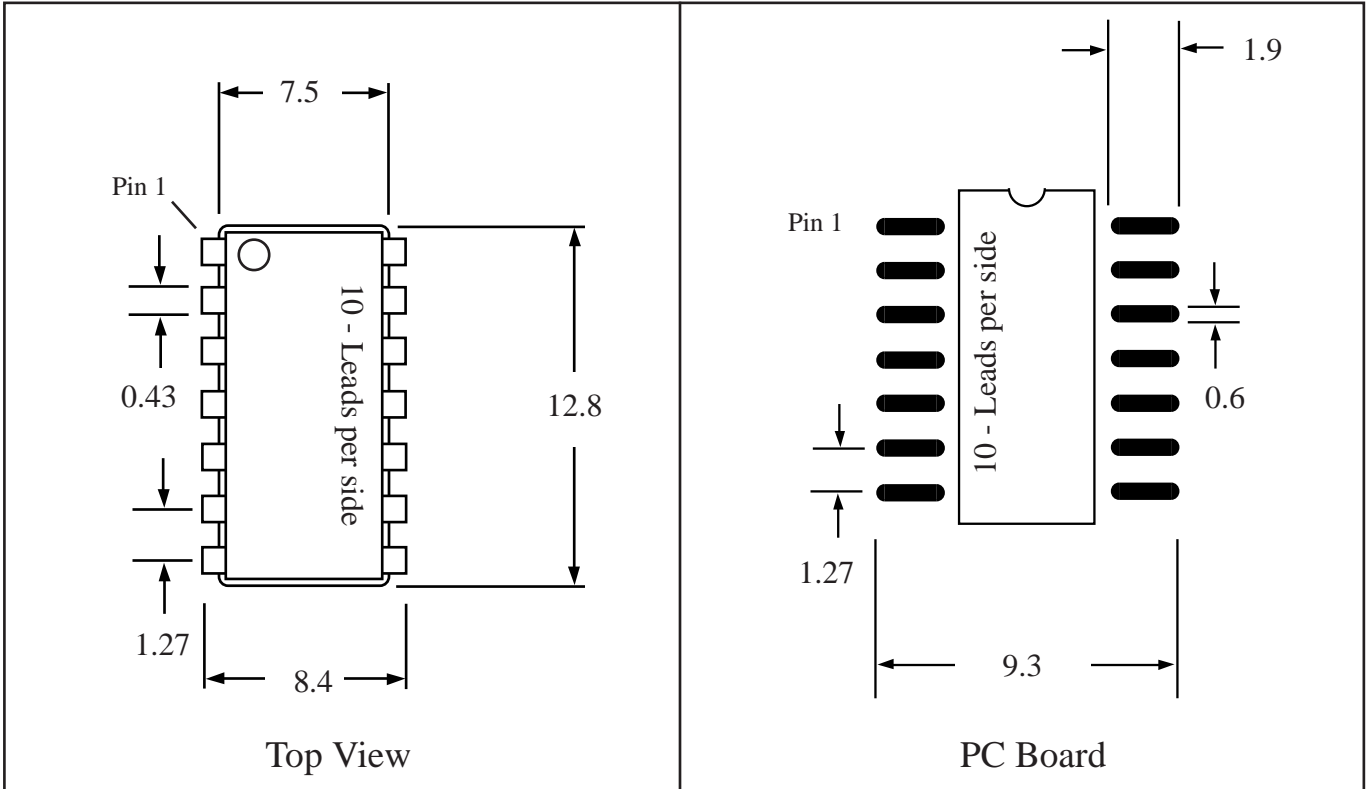

Part # SOLJ20

Leads 20 Pitch 1.27mm (.05")

Body Size 300mil (7.5mm)

Tel 1-714-898-3830

info@topline.tv

Top View

PC Board

Dimensions = mm

Quick View

Side View Detail